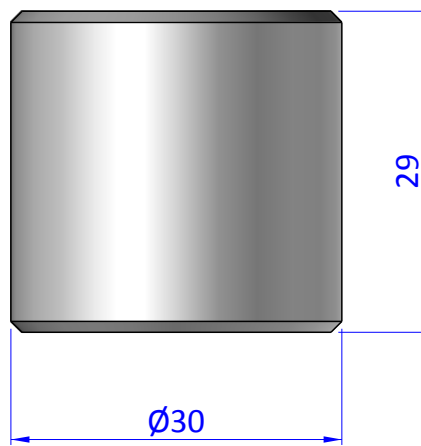

THE PROPERTY OF THE DRAWING IS ESTABLISHED BY LAW. IT IS FORBIDDEN TO PRODUCE OR SHOW IT TO THIRD PART. WITHOUT A WRITTEN AGREEMENT.

Item	Name	Qty.
1	RID.3020.HEH	1

Format A4 UNI 936-76	GENERAL TOLERANCE UNI - ISO 2768 CLASSE f	DESCRIPTION CA.RID.3020.HEH	DESIGNED FROM FPS Automation	REVIEW A
			DATE 09/06/2017	WEIGHT 0,030kg
			CODE CA.RID.3020.HEH	