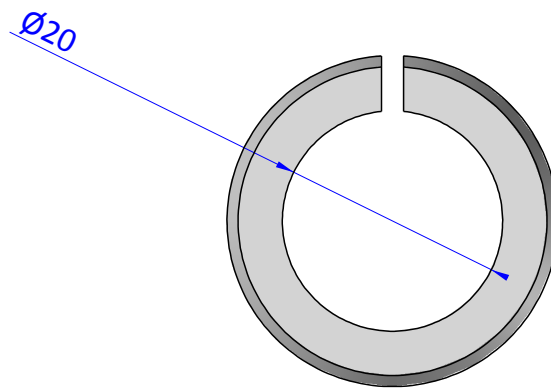

THE PROPERTY OF THE DRAWING IS ESTABLISHED BY LAW. IT IS FORBIDDEN TO PRODUCE OR SHOW IT TO THIRD PART. WITHOUT A WRITTEN AGREEMENT.

Item	Name	Qty.
1	RID.3020.HEH	1

Format A4 UNI 936-76	GENERAL TOLERANCE UNI - ISO 2768 CLASSE f	DESCRIPTION CA.RID.3020.HEH	DESIGNED FROM FPS Automation	REVIEW A
			DATE 09/06/2017	WEIGHT 0,030kg
			CODE CA.RID.3020.HEH	